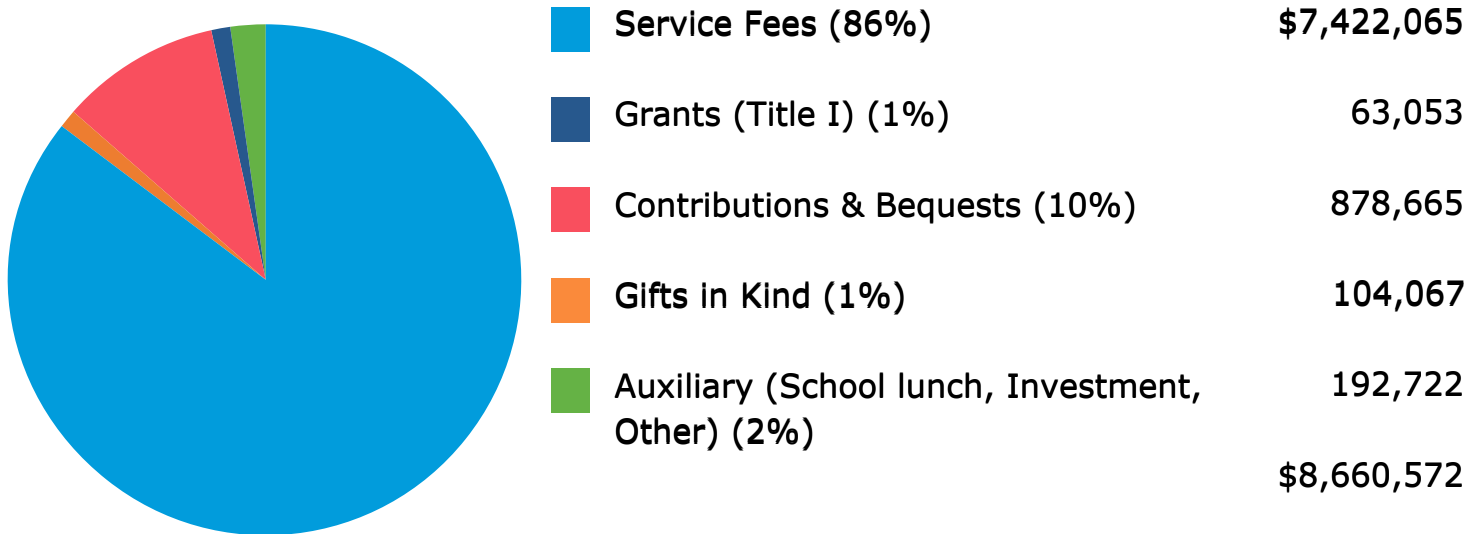

Public Support and Revenue